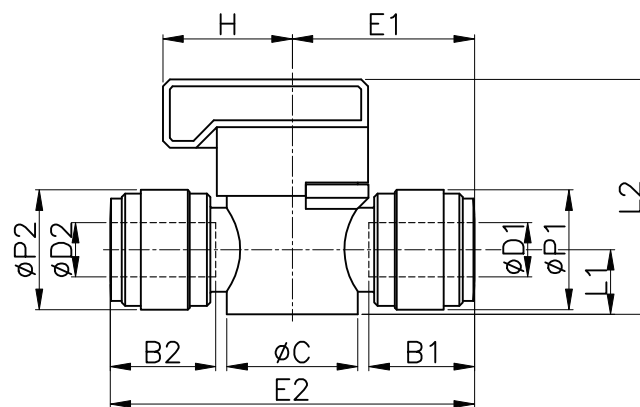

KHBVU	One touch ball valve
-------	----------------------

② Port size

06-06	Ø6
08-08	Ø8
10-10	Ø10
12-12	Ø12

Specifications

Fluid	Air, water
Operating pressure	0~16kgf/cm ² (0~1.6MPa)
Negative pressure	-750mmHg (-750Torr)
Working temperature	0~60℃
Applicable Tube	Polyurethane, Nylon

Applications

- To switch (On/Off) supply of compressed air or water..

Dimensions

Unit : mm

Model	ØD1	ØD2	B1	B2	ØP1	ØP2	L1	L2	E1	E2	H	ØC	Weight(g)	Box(EA)
KHBVU 06-06	6	6	16.1	16.1	15.5	15.5	9.5	34.5	25.9	51.7	19	19.2	16	25
KHBVU 08-08	8	8	17.5	17.5	17.6	17.6	9.5	34.5	26.8	53.5	19	19.2	17.4	25
KHBVU 10-10	10	10	20.1	20.1	20	20	12.5	42.3	31.5	63	26.3	24.2	29	15
KHBVU 12-12	12	12	23.7	23.7	23	23	12.5	42.3	35.2	70.4	26.3	24.2	35.4	15