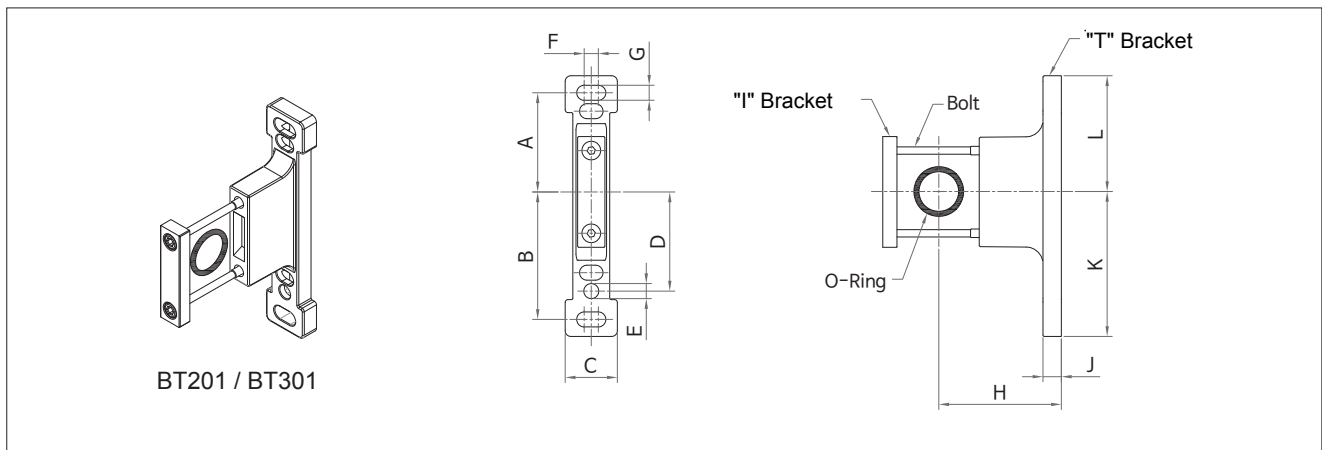

BT201~601 series

BT201 / BT301

BT401 / BT601

Dimensions

Model	A	B	C	D	E	F	G	H	J	K	L	Bolt	O-Ring	Applicable model
BT201	35	45	18.4	35	5.3	5	5.3	43	6.5	51	41	M3xP0.5x40L Hex Wrench Bolt	AN015	KAU201
BT301	38	67	27	32	6.6	13	6.6	42	7.5	74.5	45.5	M4xP0.7x45L Hex Wrench Bolt	AN116	KAU301

Model	A	B	C	D	E	F	G	H	J	K	L	Bolt 1	Bolt 2	O-Ring	Applicable model
BT401	42	58	28.4	38	Ø8.3	7.4	8.5	50	7.7	71	49	M5xP0.8x50L Hex Wrench Bolt	M6xP1.0x12L Hex Wrench Bolt	P22	KAU401
BT601	50	63	33	50	Ø11	9	11	68	8	78	58	M6xP1.0x70L Hex Wrench Bolt	-	AN127	KAU601