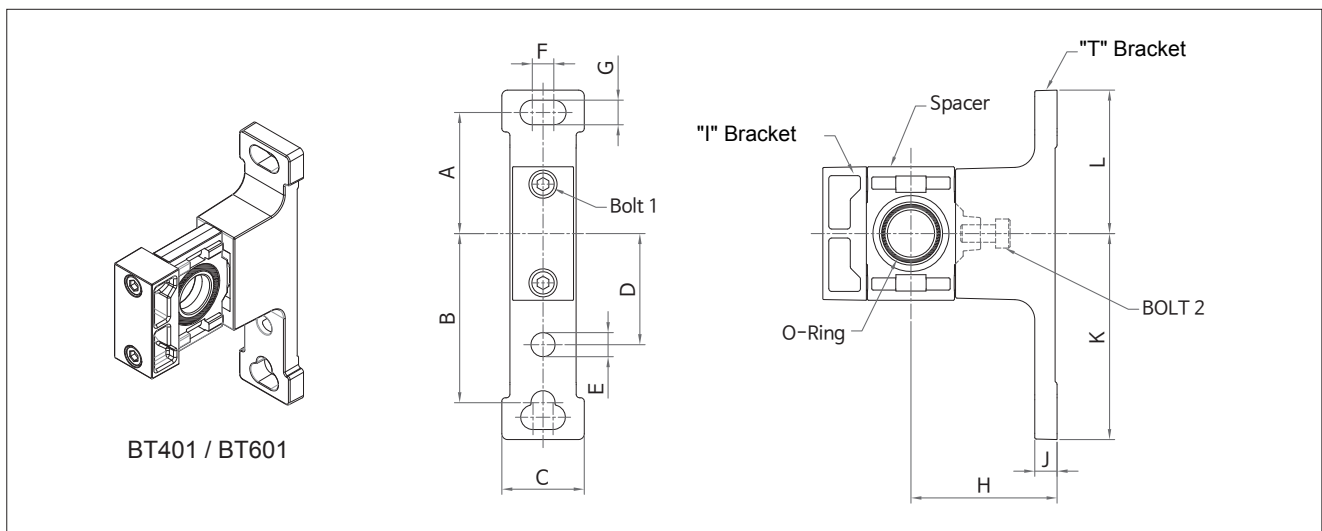

BT201~601 series

BT201 / BT301

BT401 / BT601

Dimensions

Model	A	B	C	D	E	F	G	H	J	K	L	Bolt	O-Ring	Applicable model
BT201	35	45	18.4	35	5.3	5	5.3	43	6.5	51	41	M3xP0.5x40L Hex Wrench Bolt	AN015	KAU201
BT301	38	67	27	32	6.6	13	6.6	42	7.5	74.5	45.5	M4xP0.7x45L Hex Wrench Bolt	AN116	KAU301

Model	A	B	C	D	E	F	G	H	J	K	L	Bolt 1	Bolt 2	O-Ring	Applicable model
BT401	42	58	28.4	38	Ø8.3	7.4	8.5	50	7.7	71	49	M5xP0.8x50L Hex Wrench Bolt	M6xP1.0x12L Hex Wrench Bolt	P22	KAU401
BT601	50	63	33	50	Ø11	9	11	68	8	78	58	M6xP1.0x70L Hex Wrench Bolt	-	AN127	KAU601