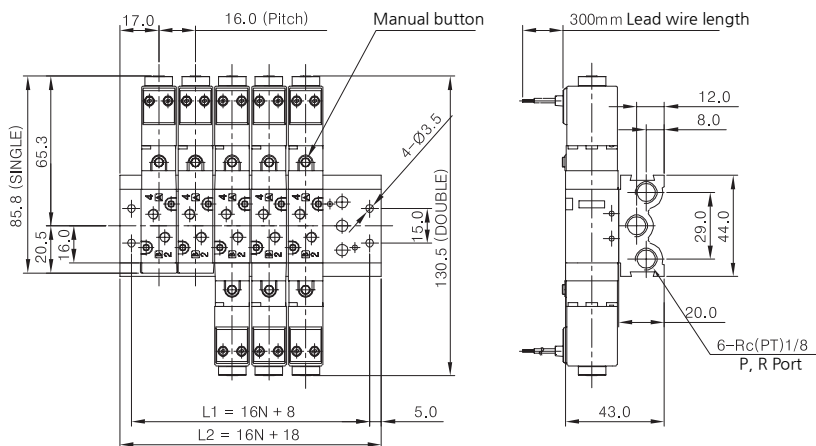

Dimensions

Compatible valve						
KCC	CKD	SMC	SY	TPC	YPC	PARKER
KS105	4KA-110	VZ-3120	SV-51	-	SF1000	-

Station	2	3	4	5	6	7	8	9	10
L1	40	56	72	88	104	120	136	152	168
L2	50	66	82	116	114	130	146	162	178