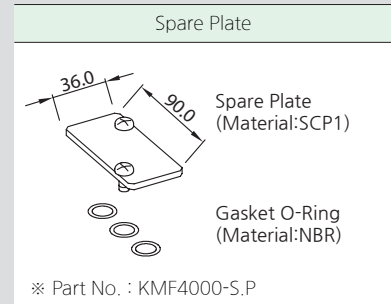

※ Part No. : KMF4000-S.P

How to Order

KMF4000 - 5

①   ②

① Series

KMF4000	Manifold block for KS640 (5 Port)	Rc(PT) (Standard)
KMFG4000		G

② Station

2	2 Station	5	5 Station	8	8 Station
3	3 Station	6	6 Station	9	9 Station
4	4 Station	7	7 Station	10	10 Station