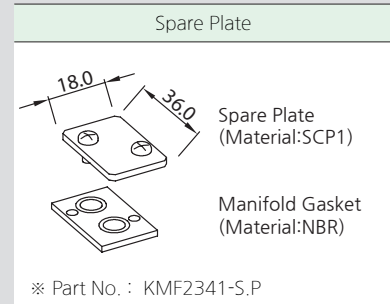

How to Order

KMF2341 - **5**

①   ②

① Series

KMF2341	KS341용 Manifold block(3포트)	Rc(PT)
KMFG2341		G

② Station

2	2 Station	5	5 Station	8	8 Station
3	3 Station	6	6 Station	9	9 Station
4	4 Station	7	7 Station	10	10 Station